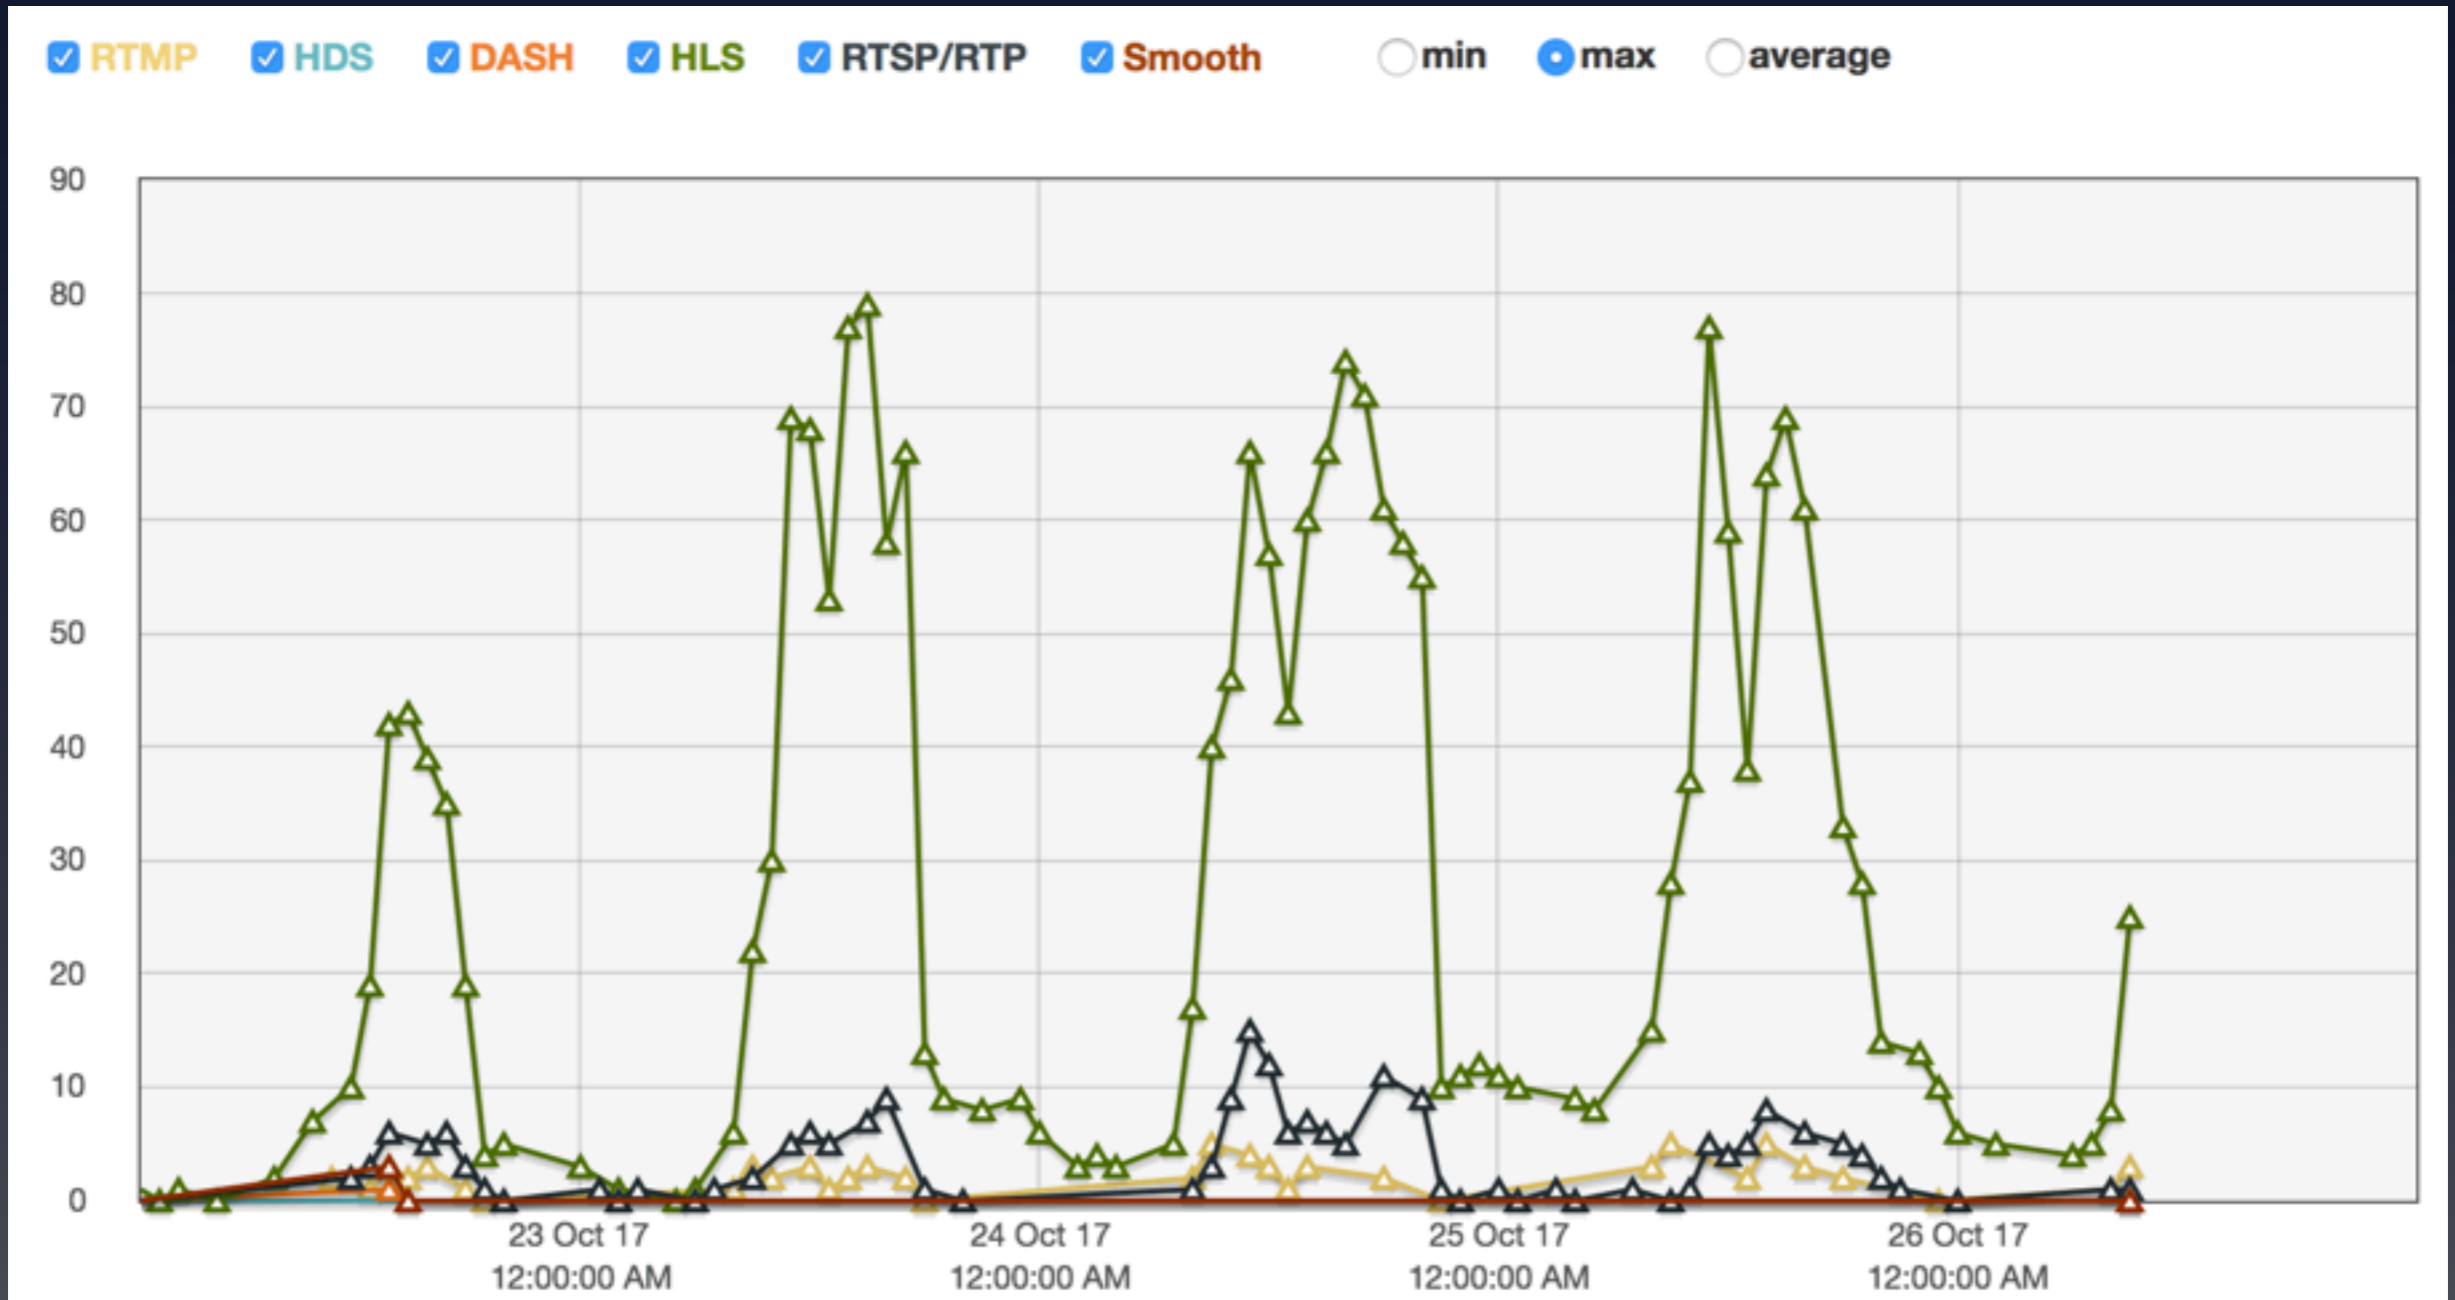

Webcast viewers